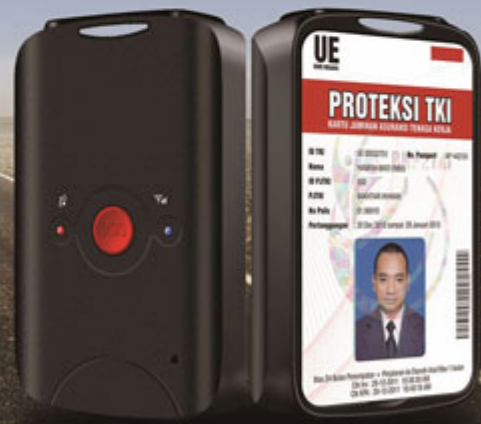

## Q9 Personal GPS Tracker Datasheet

Mini Size and light with ID certification

Remote control and personal safty

- Voice monitoring function
- 9 numbers for SOS alarm
- Low battery alarm function(via SMS)
- Virtual fence function,  
moving out of the specified area activates alarm(via SMS)
- Commands and location information received by SMS
- GPS positioning accuracy: <10m (2DRMS)
- 5 days stand by

Q9 Personal GPS Tracker

Mini size and portable  
GPS location control  
Station and center control to keep safty.

## Mini GPS Portable Tracker