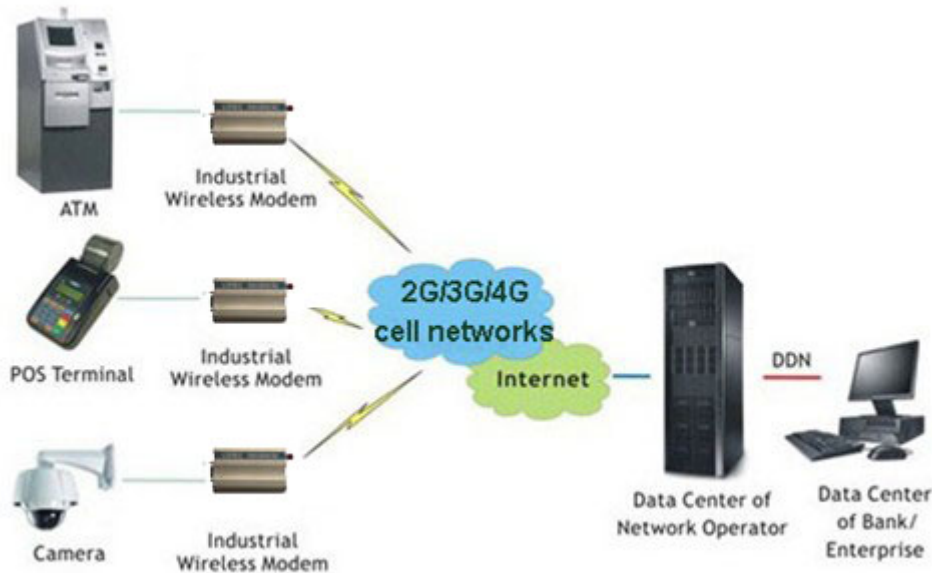

>>| Typical Diagram

>>| Industrial Application

- Remote Data Monitor and Control
- CCTV, security surveillance
- Water, gas and oil flow metering and schedule
- AMR (automatic meter reading)
- Power station monitoring and control
- Remote POS (point of sale) terminals, ATM,
- Traffic signals monitor and control, Traffic info guidance
- Oil field, weather forecast, environmental protection, street lamp monitoring and control
- Early Warning of Mountain Torrent
- Fleet management
- Power distribution network supervision
- Central heating system supervision
- Weather station data transmission
- Hydrologic data acquisition
- Vending machine
- Telemetry, SCADA
- Vehicle logistics and diagnostics controlling
- Parking meter and Taxi Monitor
- Telecom equipment supervision (Mobile base station, microwave or optical relay station)

E-Lins Technology Co., Limited

Add: #901-902, Unit B, Jiayun Bld., Huada Rd., Dalang, Longhua, Shenzhen, 518000, China

Tel: +86-755-29230581 83700465 E-mail: sales@szelins.com www.szelins.com www.e-lins.com