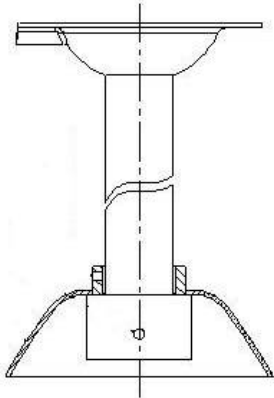

Ceiling mounting Bracket

Notes:

We packed the units with free accessories; default packed depends on stock and the device's feature requirement. If you need specify the type, please inform us when you order.

>>| Dimension Drawing